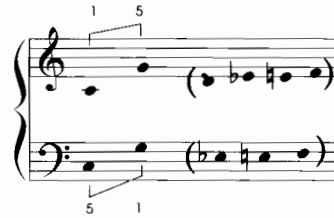

1. PEDAL-PUSHER BLUES

Wearily!

Main musical score for "Pedal-Pusher Blues" in 4/4 time. The score is divided into four systems, each with a treble and bass clef. The first system is marked *p* (piano) and includes a "Wearily!" instruction. The second and third systems are also marked *p*. The fourth system is marked *f* (forte). Fingerings are indicated by numbers 1-5 above or below notes. A diagonal watermark "Abbildung nur zur Information!" is present across the score. A dashed line connects the first measure of the main score to the first measure of the small diagram above.